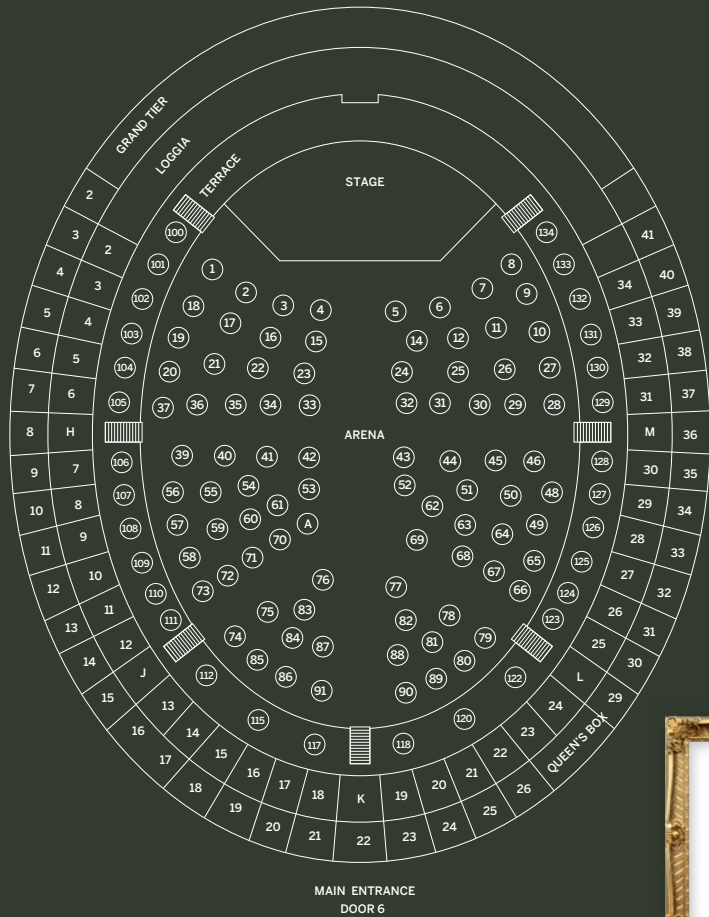

Table plan sponsored by

Location	Table/Box	Company
Terrace	104	AA Underwriting
Grand Tier	36	AbbeyAutoline
Arena	56	ABI
Terrace	112	Activate Group
Grand Tier	16	Admiral
Arena	21	Ageas
Arena	22	Ageas
Arena	65	Allianz
Arena	66	Allianz
Arena	79	Allianz
Arena	43	Arc Legal
Arena	15	Arch Insurance
Arena	23	Arch Insurance
Terrace	123	Ardonagh Advisory
Terrace	107	Assist Insurance Services
Terrace	108	Assist Insurance Services
Grand Tier	22	Auto Windscreens
Arena	63	Autoglass®
Arena	64	Auxilis
Arena	7	Aviva
Arena	8	Aviva
Arena	11	Aviva
Arena	12	Aviva
Arena	52	AX
Arena	68	AXA Insurance
Arena	75	Beazley Management
Arena	48	Belfor
Terrace	126	British Insurance Brokers' Association
Grand Tier	20	Boston Consulting Group
Grand Tier	21	Boston Consulting Group
Grand Tier	25	BPL
Terrace	131	Bspoke
Grand Tier	18	Capgemini
Terrace	129	Capgemini
Arena	42	Carpenters
Loggia	33	CFC
Arena	28	Chartered Insurance Institute
Arena	77	Claims Consortium
Terrace	128	Clegg Gifford & Co
Arena	78	Close Brothers
Terrace	134	Clyde & Co
Arena	57	Compare the Market
Terrace	130	Consilium
Terrace	111	Co-op Insurance
Arena	38	Copart
Grand Tier	23	CoreLogic
Arena	49	Covéa Insurance
Grand Tier	34	Covéa Insurance
Arena	9	Crawford & Co
Arena	10	Crawford & Co
Arena	27	Crawford & Co